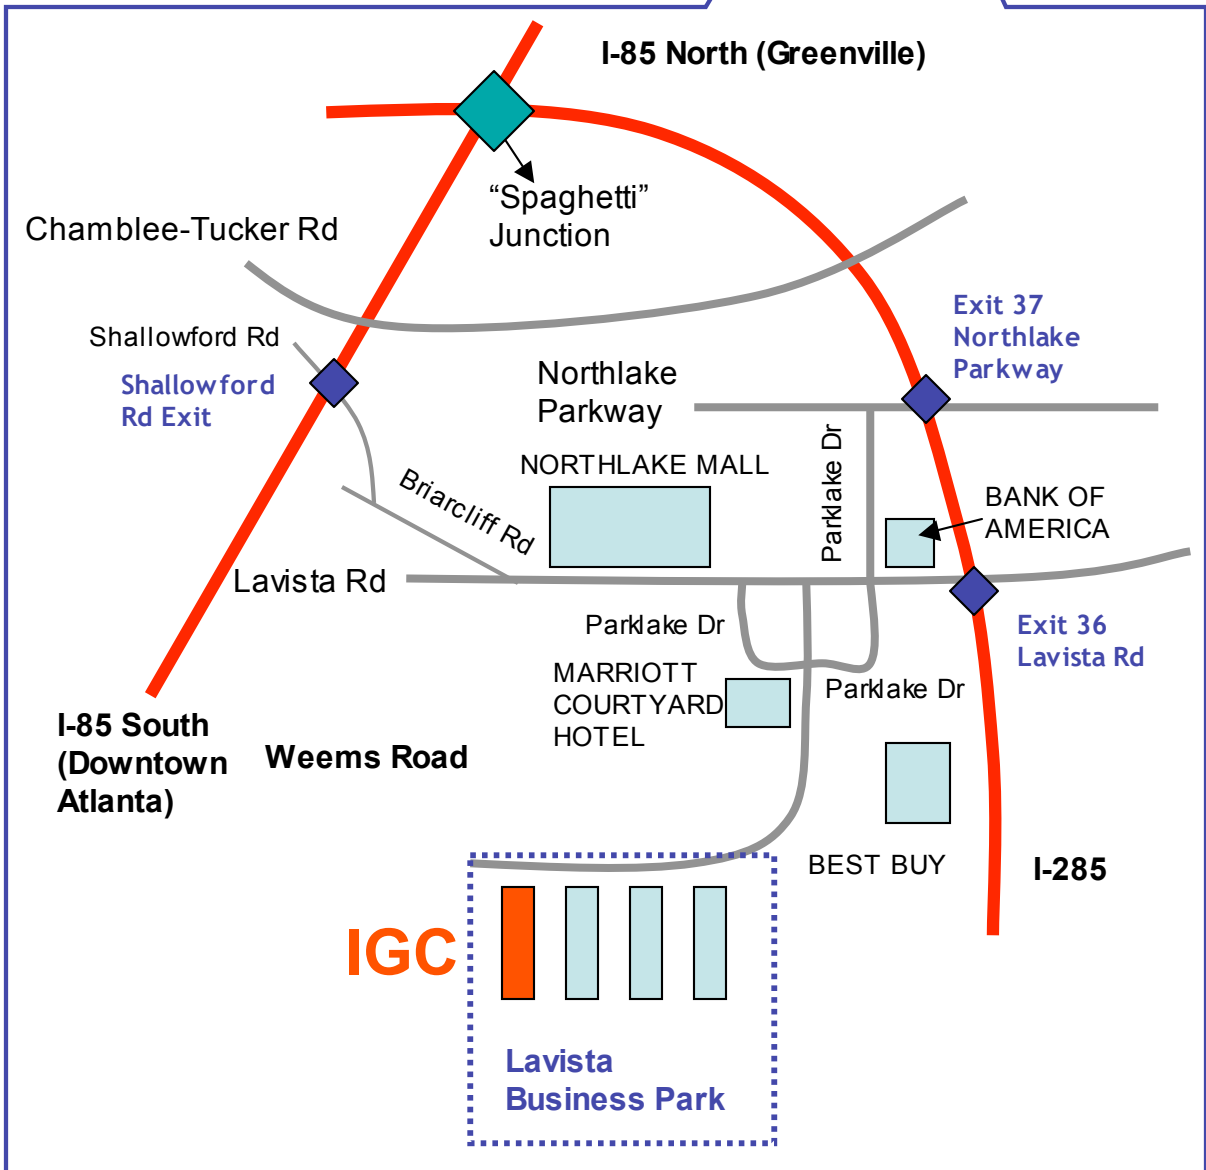

INTERNATIONAL GOURMET CORP

2058 Weems Rd
Tucker, GA 30084
Ph: (770) 414 0017
Fx: (770) 414 8564